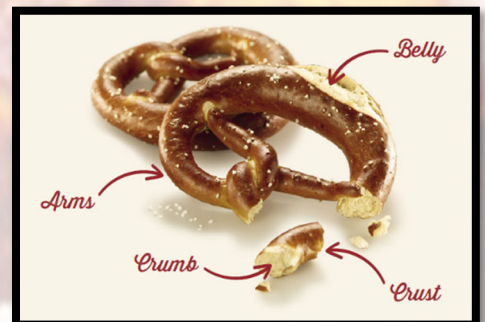

FAST FACTS ABOUT PRETZELS

All product is fully baked and arrives frozen. Once thawed, it has a shelf life of 30 days in refrigeration and 7 days in ambient temperature.