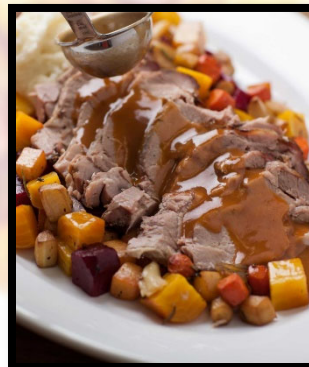

VANEE FOODS

Orders due **THURSDAY** by **NOON** for Deliveries starting the following **THURSDAY**

- 373693 – Roasted Beef Gravy, 12/50oz
- 373700 – Roasted Chicken Gravy, 12/49oz
- 373639 – Roasted Turkey Gravy, 12/50oz
- 373466 – Roasted Pork Gravy, 12/50oz
- 643697 – Brown Gravy, 12/48oz